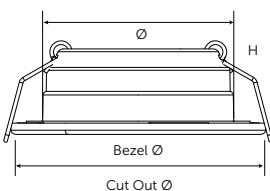

Firestay Duo

CCT 4 COLOUR / 2 WATTAGE SWITCHABLE

Integrated LED Fixed /Centre Tilt Downlight

- Low profile design
- Firestay Certification: 30, 60 and 90 minute solid joist ceilings, 30 minute I-Joist & Metal Web ceiling systems
- IP65
- Front CCT/Wattage switch
- 8 in 1 Fixture: 4 colour temperatures, 2 wattages
- White, Satin, Chrome, Brass, Antique Brass & Matt Black bezels available
- Part B / C / E compliant
- Lever Tool-Free Terminal
- 60° Beam Angle
- Spacer plate options available

Technical Specification	
Construction	Die-Cast Aluminium
Driver	BELL
LED Chip	Epistar
Input Voltage	220 - 240V
Power Factor	> 0.9
Operating Temp	-5°C to +35°C
Standard	CE & UKCA

Lever Tool-Free Terminal

8 Year Gold Warranty

Code	W	Description	Lm	Temp	ØxHxBezelxCut Out Ø (mm)	
11370V2	4/6	CCT Wattage Switch Fixed, 60° Beam Angle	475-740	2.7/3/4/6000	68x33.5x90x68	
11377V2	4/6	Contractor Pack 10X above downlights + white bezels	475-740	2.7/3/4/6000		
11372	-	Satin Bezel for above	-	-		
11373	-	Chrome Bezel for above	-	-		
11374	-	Brass Bezel for above	-	-		
11375	-	Antique Brass Bezel for above	-	-		
11376	-	Matt Black Bezel for above	-	-		
11378	-	Bright White Bezel for above	-	-		-
11369	-	White Spacer Plate for Primo/Duo/Geo	-	-		-
11368	-	Satin Spacer Plate for Primo/Duo/Geo	-	-		-
11380V2	4/6	CCT Wattage Switch, Centre Tilt, 60° Beam Angle.	450-700	2.7/3/4/6000	77x36x100x80	
11381	-	Matt White Bezel for above	-	-		-
11382	-	Satin Bezel for above	-	-		-
11383	-	Chrome Bezel for above	-	-		-
11384	-	Brass Bezel for above	-	-		-
11385	-	Antique Brass Bezel for above	-	-		-
11386	-	Matt Black Bezel for above	-	-		-
11379		Bright White Bezel for above				
08196	-	Emergency Pack for above Downlights	-	-		-